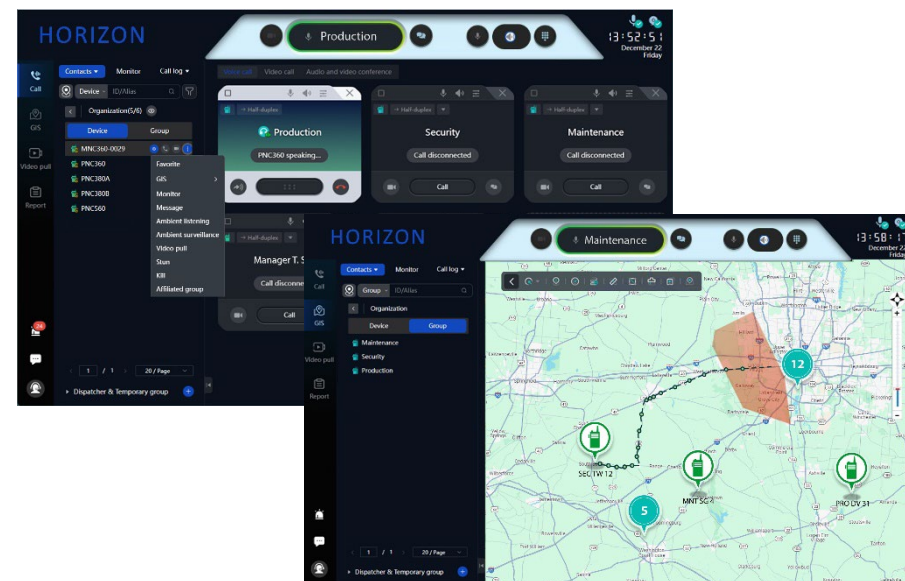

MNC360
POC Mobile Radio

The [MNC360](#) is a compact and easy-to-operate Push-to-Talk over Cellular (PoC) Mobile Radio that provides safe and reliable in-vehicle fleet communications with great audio quality.

PoC Devices Functional Comparison Guide

**PNC360S
PoC Radio**

**PNC380S
PoC Radio**

**PNC550 PoC
Mobile Computer**

**PNC560 (Scanner)
PoC Mobile Computer**

**MNC360
PoC Mobile Radio**

Purpose Built for PoC	X	X	X	X	X
Ruggedized	X	X	X	X	X
Noise Suppression	X	X	X	X	X
Instant Group Calling	X	X	X	X	X
Text Messaging	X	X	X	X	
Camera / Video Calling		X	X	X	
Use in Vehicles		X (with Car Kit)			X

HORIZON Dispatch

HORIZON Dispatch is a powerful web-based dispatch application for Hytera PoC devices

- Provides instant group voice calling, private individual calling, and enables dispatchers to quickly build dynamic call groups
- Enables tracking of driver locations and travel routes with time stamps
- Draw geofence boundaries and receive alarms when workers enter or leave geofence areas
- Users can communicate with each other and dispatch with free-form or predefined text messages
- View and share user-initiated video calls with Hytera PoC devices that feature built-in cameras
- Comprehensive call recording, logging, and playback