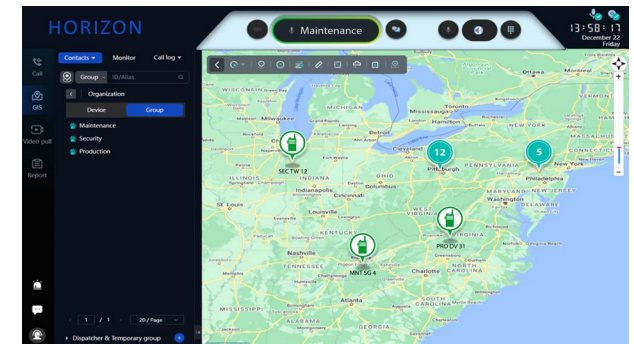

HORIZON

PoC Comparison Guide

[Hytera Push-to-Talk over Cellular (PoC) devices](#) are purpose built for professional business communications. These compact and easy-to-use devices enable instant group voice and video calling over nationwide 4G/5G/LTE cellular networks and Wi-Fi networks. The devices switch over to the LTE network automatically when out of Wi-Fi range.

Hytera PoC devices are ruggedized to support harsh work environments and feature digital noise suppression and high-volume speakers for excellent voice quality in loud areas. Deployments are quick, low-cost, and require no traditional radio system infrastructure or frequency licenses.

Hytera PoC devices can be deployed as a Radios-as-a-Service subscription on the [HORIZON Nationwide PoC Platform](#). Hytera PoC devices are also supported on the [HORIZON Dispatch](#) web-based communication and location tracking dispatch application. HORIZON Dispatch features instant nationwide group voice and video calling and real-time GPS fleet tracking.

Hytera PoC devices can be integrated with existing radio systems using [Hytera Bridge](#), which provides a simple, reliable, and cost-effective Radio over IP (RoIP) gateway between Hytera PoC radios and a variety of DMR and analog radio systems.